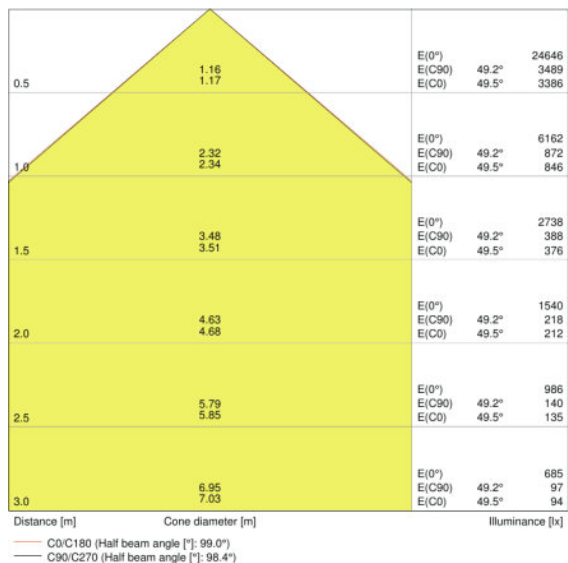

Light Distribution

LDC typ cone

LDC typ polar

LOGISTICAL DATA

Product code	Product description	Packaging unit (Pieces/Unit)	Dimensions (length x width x height)	Volume	Gross weight
4058075097704	FLOODLIGHT 135 W 4000 K IP65 BK	Shipping carton box 1	386 mm x 306 mm x 133 mm	15.71 dm³	4558.00 g

The mentioned product code describes the smallest quantity unit which can be ordered. One shipping unit can contain one or more single products. When placing an order, for the quantity please enter single or multiples of a shipping unit.

REFERENCES / LINKS

For Guarantee see
▶ www.ledvance.com/guarantee

DISCLAIMER

Subject to change without notice. Errors and omission excepted. Always make sure to use the most recent release.