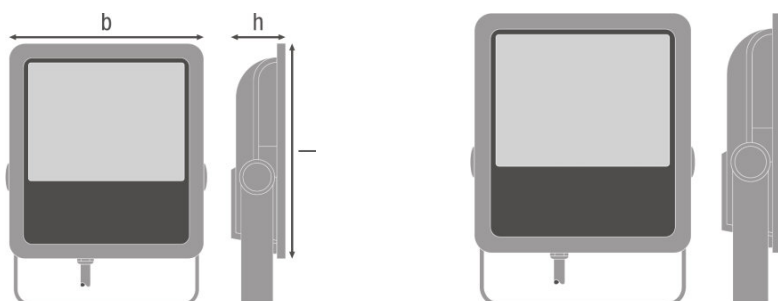

### PRODUCT FEATURES

- Luminaire efficacy: up to 110 lm/W
- Symmetrical beam angle: 100° x 100°
- Mounting bracket for up to 180° tilting
- Type of protection: IP65
- Impact resistance: IK08
- Ambient temperature in operation: -20...+50 °C
- Connection via 1 m cable, wiring required

Light technical data

Beam angle	100 ° x 100 °
------------	---------------

Dimensions & weight

Length	300.0 mm
Width	270.0 mm
Height	76.0 mm
Product weight	3900.00 g
Cable length	1000 mm

Colors & materials