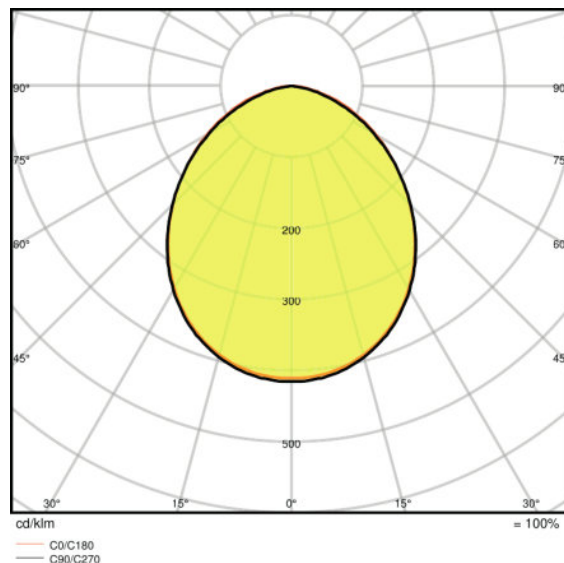

Light Distribution

LDC typ cone

LDC typ polar

LOGISTICAL DATA

Product code	Product description	Packaging unit (Pieces/Unit)	Dimensions (length x width x height)	Volume	Gross weight
4058075097704	FLOODLIGHT 135 W 4000 K IP65 BK	Shipping carton box 1	386 mm x 306 mm x 133 mm	15.71 dm³	4558.00 g

The mentioned product code describes the smallest quantity unit which can be ordered. One shipping unit can contain one or more single products. When placing an order, for the quantity please enter single or multiples of a shipping unit.

REFERENCES / LINKS

For Guarantee see
▶ www.ledvance.com/guarantee

DISCLAIMER

Subject to change without notice. Errors and omission excepted. Always make sure to use the most recent release.