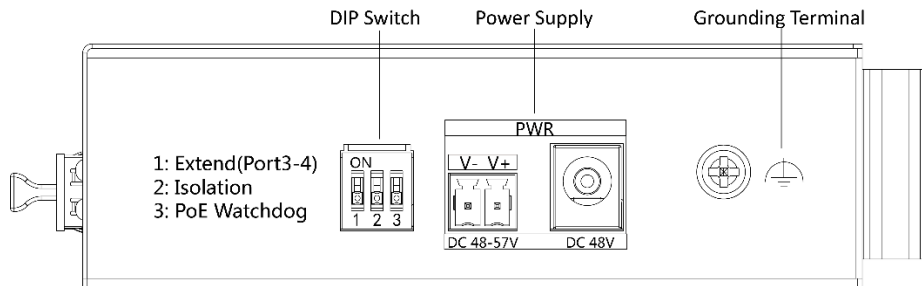

### Key Feature

- 3 × 100M PoE ports, 1 × Hi-PoE port, 1 × gigabit RJ45 port and 1 × gigabit SFP Fiber Optical Port.
- IEEE 802.3at/af/bt standard for Hi-PoE port (Max. 60 W PoE output).
- IEEE 802.3at/af standard for PoE ports (Max. 30 W PoE output).
- IEEE 802.3, IEEE 802.3u, IEEE 802.3x, IEEE 802.3z and IEEE 802.3ab standard.
- 6 KV surge protection for PoE ports.
- Up to 300 m long-range transmission.
- PoE watchdog to auto detect and restart the cameras that do not respond.
- Port isolation to improve network security.
- Wire-speed forwarding.
- Wider temperature (-30 to 65 °C) design.
- Store-and-forward switching.
- Solid high-strength metal shell.
- Reliable fan-free design.

## Physical Interface

Front panel:

Back panel: