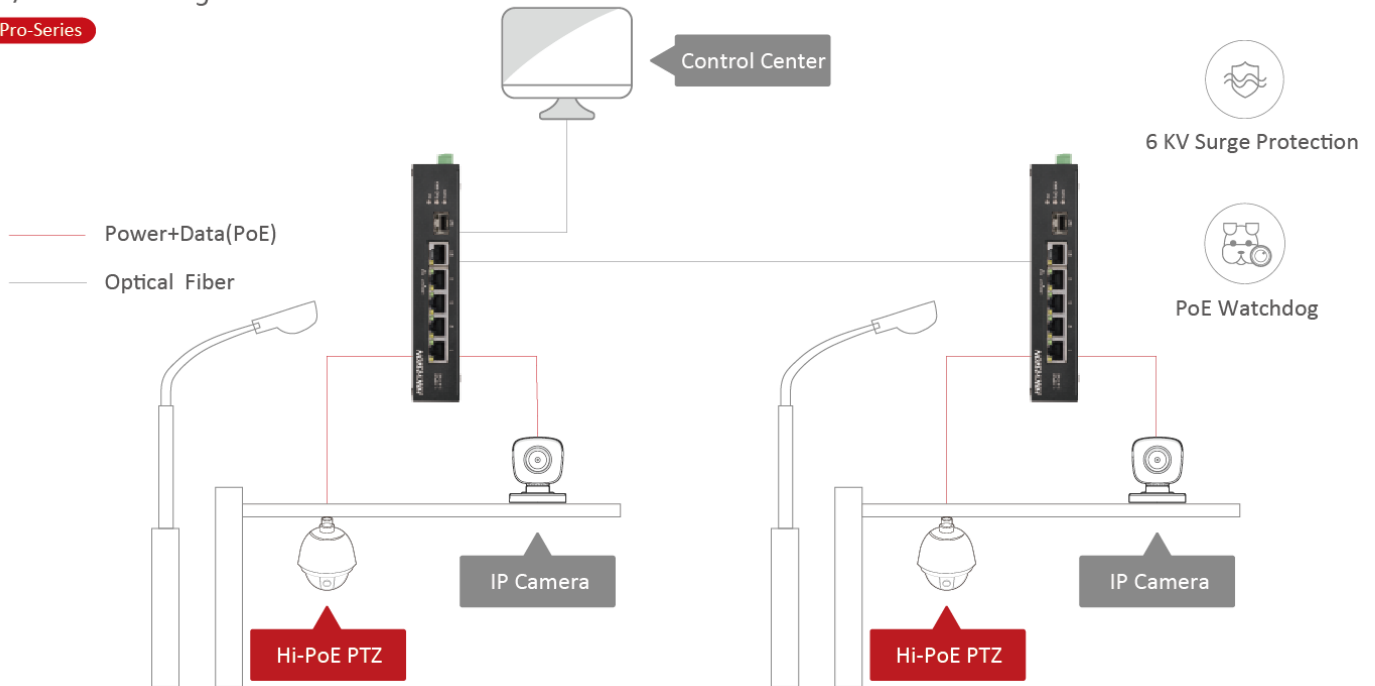

Typical Application

4-Port 10/100M PoE

10/100M Unmanaged PoE

Pro-Series