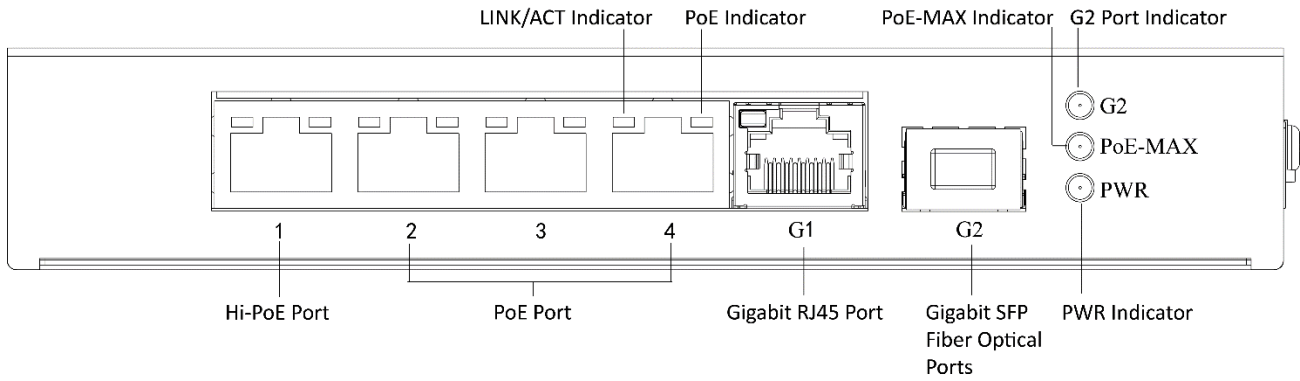

Physical Interface

Front panel:

Back panel: