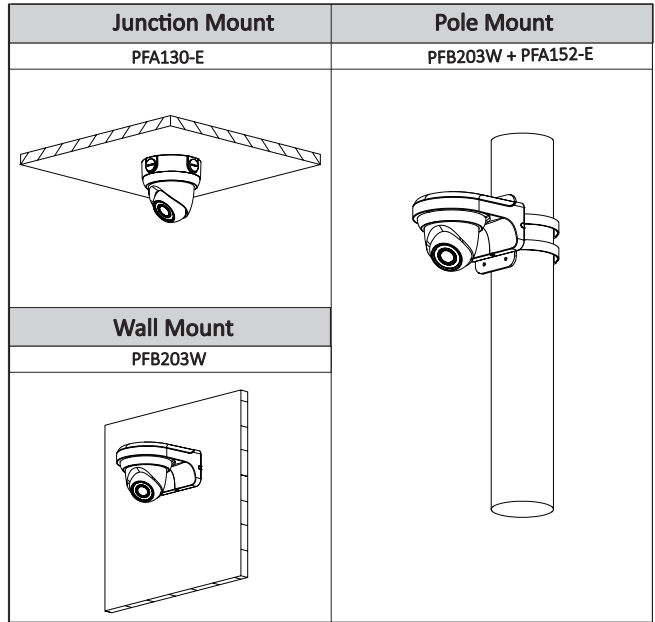

Construction

Casing	Metal+Plastic
Dimensions	Φ108mm×84.9mm(4.25"×3.15")
Net Weight	0.23Kg(0.51lb)
Gross Weight	0.387Kg(0.85lb)

Ordering Information

Type	Part Number	Description
4MP camera	DH-IPC-HDW1431SP-0280B	4MP IR Eyeball Network Camera, 2.8mm, PAL
	DH-IPC-HDW1431SN-0280B	4MP IR Eyeball Network Camera, 2.8mm, NTSC
	IPC-HDW1431SP-0280B	4MP IR Eyeball Network Camera, 2.8mm, PAL
	IPC-HDW1431SN-0280B	4MP IR Eyeball Network Camera, 2.8mm, NTSC
	DH-IPC-HDW1431SP-0360B	4MP IR Eyeball Network Camera, 3.6mm, PAL
	DH-IPC-HDW1431SN-0360B	4MP IR Eyeball Network Camera, 3.6mm, NTSC
	IPC-HDW1431SP-0360B	4MP IR Eyeball Network Camera, 3.6mm, PAL
	IPC-HDW1431SN-0360B	4MP IR Eyeball Network Camera, 3.6mm, NTSC
Accessories (optional)	PFA130-E	Junction box
	PFB203W	Wall mount
	PFA152-E	Pole mount

Accessories

Optional:

Dimensions (mm/inch)