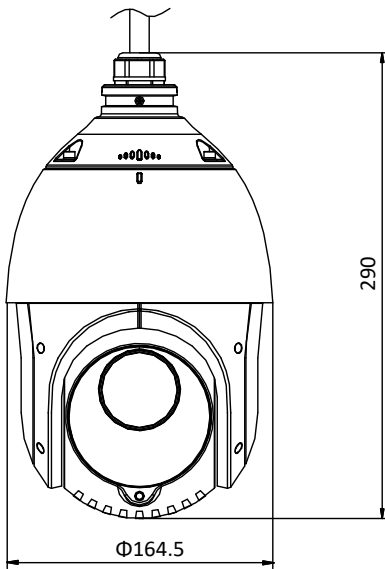

Dimensions

Unit: mm

Accessory

Included:

ASW0081-1220002W

Power adapter

DS-1618ZJ

Wall Mount